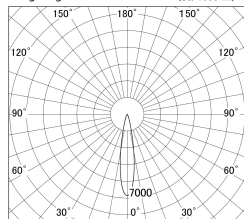

Installation	Recessed mount
Type	AMMA Φ80 series Lens type adjustable Antiglare (DD161-AG)
Fixture wattage	24W
Beam angle	19°
Color Temp.	3000K
CRI	Ra>90
Luminous	1952 lm
Body	Die-cast aluminum alloy
Body finish	N/A
Trim finish	White
Reflector finish	White
IP Rate	IP20
Light source	COB module
Input Voltage	AC220~240V
Dimming Type	Non-Dimmable
Certificate	CE,CCC
Cut Hole	80mm

■ Lighting Distribution Curve (cd/1000 lm)