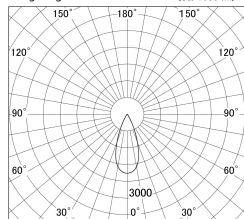

■ Lighting Distribution Curve (cd/1000 lm)