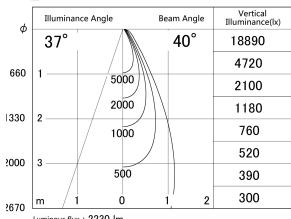

Item no. DD161-2540WW9030-TL

Series Name: AMMA Φ80 series Lens type adjustable Antiglare (DD161-AG)

■ Lighting Distribution Curve (cd/1000 lm)

Installation	Recessed mount
Type	AMMA Φ80 series Lens type adjustable Antiglare (DD161-AG)
Fixture wattage	24W
Beam angle	40
Color Temp.	3000K
CRI	Ra>90
Luminous	2229 lm
Body	Die-cast aluminum alloy
Body finish	N/A
Trim finish	White
Reflector finish	White
IP Rate	IP20
Light source	COB module
Input Voltage	AC220~240V
Dimming Type	Non-Dimmable
Certificate	CE,CCC
Cut Hole	80mm