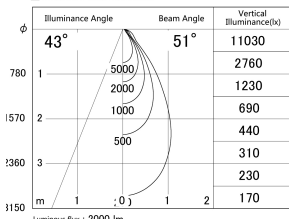

Item no. DD161-2545WW9030-TL

Series Name: AMMA Φ80 series Lens type adjustable Antiglare (DD161-AG)

■ Lighting Distribution Curve (cd/1000 lm)

Installation	Recessed mount
Type	AMMA Φ80 series Lens type adjustable Antiglare (DD161-AG)
Fixture wattage	24W
Beam angle	51
Color Temp.	3000K
CRI	Ra>90
Luminous	1998 lm
Body	Die-castaluminumalloy
Body finish	N/A
Trim finish	White
Reflector finish	White
IP Rate	IP20
Light source	COB module
Input Voltage	AC220~240V
Dimming Type	Non-Dimmable
Certificate	CE,CCC
Cut Hole	80mm