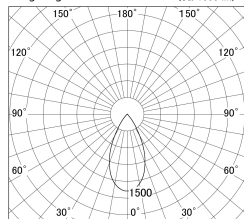

■ Lighting Distribution Curve (cd/1000 lm)