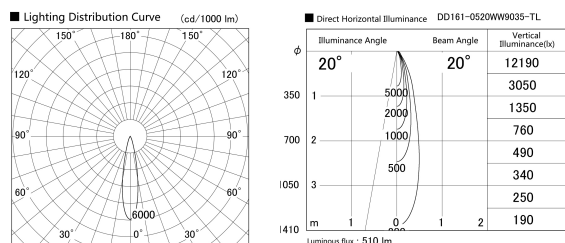

Item no. DD161-0520WW9035-TL

Series Name: AMMA Φ 80 series Lens type adjustable Antiglare (DD161-AG)

Installation	Recessed mount
Type	AMMA Φ 80 series Lens type adjustable Antiglare (DD161-AG)
Fixture wattage	5W
Beam angle	20
Color Temp.	3500K
CRI	Ra>90
Luminous	509 lm
Body	Die-cast aluminum alloy
Body finish	N/A
Trim finish	White
Reflector finish	White
IP Rate	IP20
Light source	COB module
Input Voltage	AC220~240V
Dimming Type	Non-Dimmable
Certificate	CE,CCC
Cut Hole	80mm