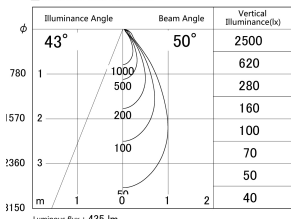

Item no. DD161-0545WW9035-TL

Series Name: AMMA Φ80 series Lens type adjustable Antiglare (DD161-AG)

■ Lighting Distribution Curve (cd/1000 lm)

Installation	Recessed mount
Type	AMMA Φ80 series Lens type adjustable Antiglare (DD161-AG)
Fixture wattage	5W
Beam angle	50
Color Temp.	3500K
CRI	Ra>90
Luminous	434 lm
Body	Die-cast aluminum alloy
Body finish	N/A
Trim finish	White
Reflector finish	White
IP Rate	IP20
Light source	COB module
Input Voltage	AC220~240V
Dimming Type	Non-Dimmable
Certificate	CE,CCC
Cut Hole	80mm