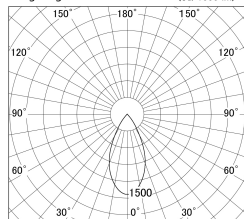

■ Lighting Distribution Curve (cd/1000 lm)