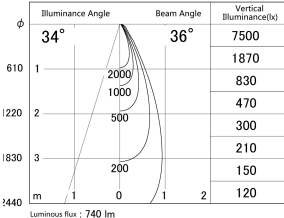

Item no. DD161-0835WW9035-TL

Series Name: AMMA Φ80 series Lens type adjustable Antiglare (DD161-AG)

■ Lighting Distribution Curve (cd/1000 lm)

Installation	Recessed mount
Type	
Fixture wattage	7.5W
Beam angle	36
Color Temp.	3500K
CRI	Ra>90
Luminous	741 lm
Body	Die-cast aluminum alloy
Body finish	N/A
Trim finish	White
Reflector finish	White
IP Rate	IP20
Light source	COB module
Input Voltage	AC220~240V
Dimming Type	Non-Dimmable
Certificate	CE,CCC
Cut Hole	80mm