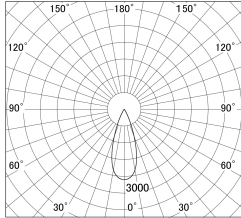

■ Lighting Distribution Curve (cd/1000 lm)