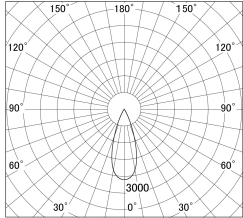

■ Lighting Distribution Curve (cd/1000 lm)