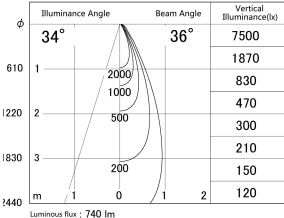

Item no. DD161-0835WW9035-TL

Series Name: AMMA Φ80 series Lens type adjustable Antiglare (DD161-AG)

■ Lighting Distribution Curve (cd/1000 lm)

Installation	Recessed mount
Type	AMMA Φ80 series Lens type adjustable Antiglare (DD161-AG)
Fixture wattage	7.5W
Beam angle	36
Color Temp.	3500K
CRI	Ra>90
Luminous	741 lm
Body	Die-cast aluminum alloy
Body finish	N/A
Trim finish	White
Reflector finish	White
IP Rate	IP20
Light source	COB module
Input Voltage	AC220~240V
Dimming Type	Non-Dimmable
Certificate	CE,CCC
Cut Hole	80mm