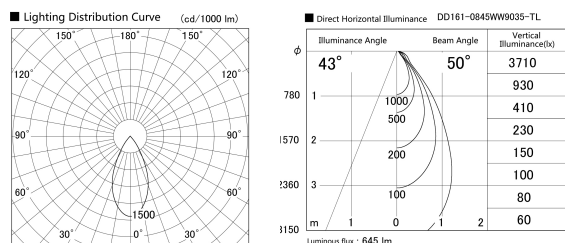

Item no. DD161-0845WW9035-TL

Series Name: AMMA Φ80 series Lens type adjustable Antiglare (DD161-AG)

|                  |   |
|------------------|---|
| Installation     | Recessed mount  |
| Type             | AMMA Φ80 series Lens type adjustable Antiglare (DD161-AG) |
| Fixture wattage  | 7.5W  |
| Beam angle       | 50  |
| Color Temp.      | 3500K   |
| CRI              | Ra>90   |
| Luminous         | 646 lm  |
| Body             | Die-cast aluminum alloy                                   |
| Body finish      | N/A   |
| Trim finish      | White   |
| Reflector finish | White   |
| IP Rate          | IP20  |
| Light source     | COB module  |
| Input Voltage    | AC220~240V  |
| Dimming Type     | Non-Dimmable  |
| Certificate      | CE,CCC  |
| Cut Hole         | 80mm  |