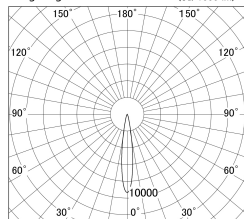

Installation	Recessed mount
Type	AMMA Φ80 series Lens type adjustable Antiglare (DD161-AG)
Fixture wattage	10.5W
Beam angle	16
Color Temp.	3500K
CRI	Ra>90
Luminous	882 lm
Body	Die-cast aluminum alloy
Body finish	N/A
Trim finish	White
Reflector finish	White
IP Rate	IP20
Light source	COB module
Input Voltage	AC220~240V
Dimming Type	Non-Dimmable
Certificate	CE,CCC
Cut Hole	80mm

■ Lighting Distribution Curve (cd/1000 lm)