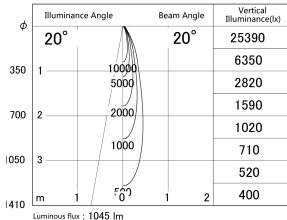

Item no. DD161-1020WW9035-TL

Series Name: AMMA Φ80 series Lens type adjustable Antiglare (DD161-AG)

■ Lighting Distribution Curve (cd/1000 lm)

Installation	Recessed mount
Type	AMMA Φ80 series Lens type adjustable Antiglare (DD161-AG)
Fixture wattage	10.5W
Beam angle	20
Color Temp.	3500K
CRI	Ra>90
Luminous	1045 lm
Body	Die-cast aluminum alloy
Body finish	N/A
Trim finish	White
Reflector finish	White
IP Rate	IP20
Light source	COB module
Input Voltage	AC220~240V
Dimming Type	Non-Dimmable
Certificate	CE,CCC
Cut Hole	80mm