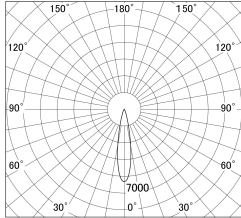

■ Lighting Distribution Curve (cd/1000 lm)