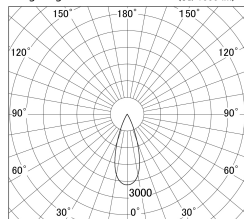

Installation	Recessed mount
Type	AMMA Φ80 series Lens type adjustable Antiglare (DD161-AG)
Fixture wattage	10.5W
Beam angle	36
Color Temp.	3500K
CRI	Ra>90
Luminous	1016 lm
Body	Die-cast aluminum alloy
Body finish	N/A
Trim finish	White
Reflector finish	White
IP Rate	IP20
Light source	COB module
Input Voltage	AC220~240V
Dimming Type	Non-Dimmable
Certificate	CE,CCC
Cut Hole	80mm

■ Lighting Distribution Curve (cd/1000 lm)