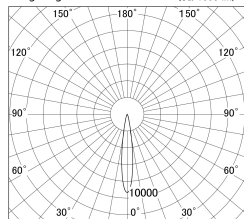

Installation	Recessed mount
Type	AMMA Φ80 series Lens type adjustable Antiglare (DD161-AG)
Fixture wattage	14W
Beam angle	16
Color Temp.	3500K
CRI	Ra>90
Luminous	1187 lm
Body	Die-castaluminumalloy
Body finish	N/A
Trim finish	White
Reflector finish	White
IP Rate	IP20
Light source	COB module
Input Voltage	AC220~240V
Dimming Type	Non-Dimmable
Certificate	CE,CCC
Cut Hole	80mm

■ Lighting Distribution Curve (cd/1000 lm)