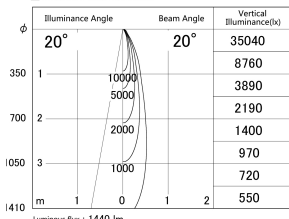

Item no. DD161-1520WW9035-TL

Series Name: AMMA Φ80 series Lens type adjustable Antiglare (DD161-AG)

■ Lighting Distribution Curve (cd/1000 lm)

Installation	Recessed mount
Type	AMMA Φ80 series Lens type adjustable Antiglare (DD161-AG)
Fixture wattage	14W
Beam angle	20
Color Temp.	3500K
CRI	Ra>90
Luminous	1442 lm
Body	Die-castaluminumalloy
Body finish	N/A
Trim finish	White
Reflector finish	White
IP Rate	IP20
Light source	COB module
Input Voltage	AC220~240V
Dimming Type	Non-Dimmable
Certificate	CE,CCC
Cut Hole	80mm