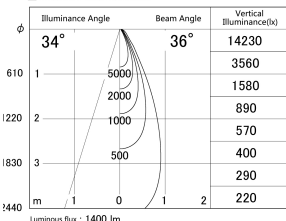

Item no. DD161-1535WW9035-TL

Series Name: AMMA Φ80 series Lens type adjustable Antiglare (DD161-AG)

■ Lighting Distribution Curve (cd/1000 lm)

Installation	Recessed mount
Type	AMMA Φ80 series Lens type adjustable Antiglare (DD161-AG)
Fixture wattage	14W
Beam angle	36
Color Temp.	3500K
CRI	Ra>90
Luminous	1401 lm
Body	Die-cast aluminum alloy
Body finish	N/A
Trim finish	White
Reflector finish	White
IP Rate	IP20
Light source	COB module
Input Voltage	AC220~240V
Dimming Type	Non-Dimmable
Certificate	CE,CCC
Cut Hole	80mm