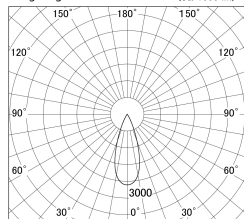

■ Lighting Distribution Curve (cd/1000 lm)