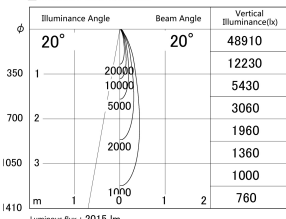

Item no. DD161-2020WW9035-TL

Series Name: AMMA Φ 80 series Lens type adjustable Antiglare (DD161-AG)

■ Lighting Distribution Curve (cd/1000 lm)

Installation	Recessed mount
Type	AMMA Φ80 series Lens type adjustable Antiglare (DD161-AG)
Fixture wattage	21W
Beam angle	20
Color Temp.	3500K
CRI	Ra>90
Luminous	2013 lm
Body	Die-cast aluminum alloy
Body finish	N/A
Trim finish	White
Reflector finish	White
IP Rate	IP20
Light source	COB module
Input Voltage	AC220~240V
Dimming Type	Non-Dimmable
Certificate	CE,CCC
Cut Hole	80mm