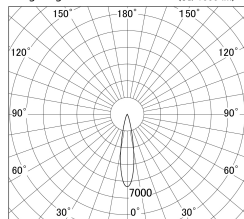

■ Lighting Distribution Curve (cd/1000 lm)