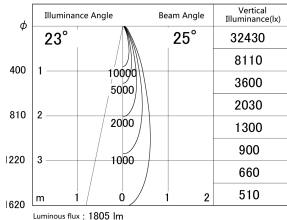

Item no. DD161-2025WW9035-TL

Series Name: AMMA Φ80 series Lens type adjustable Antiglare (DD161-AG)

■ Lighting Distribution Curve (cd/1000 lm)

Installation	Recessed mount
Type	AMMA Φ80 series Lens type adjustable Antiglare (DD161-AG)
Fixture wattage	21W
Beam angle	25
Color Temp.	3500K
CRI	Ra>90
Luminous	1806 lm
Body	Die-castaluminumalloy
Body finish	N/A
Trim finish	White
Reflector finish	White
IP Rate	IP20
Light source	COB module
Input Voltage	AC220~240V
Dimming Type	Non-Dimmable
Certificate	CE,CCC
Cut Hole	80mm