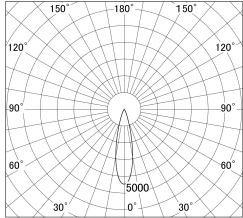

■ Lighting Distribution Curve (cd/1000 lm)