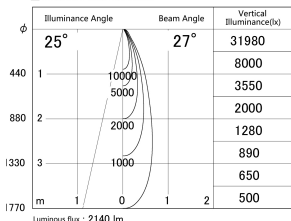

Item no. DD161-2525WW9035-TL

Series Name: AMMA Φ80 series Lens type adjustable Antiglare (DD161-AG)

■ Lighting Distribution Curve (cd/1000 lm)

Installation	Recessed mount
Type	AMMA Φ80 series Lens type adjustable Antiglare (DD161-AG)
Fixture wattage	24W
Beam angle	27
Color Temp.	3500K
CRI	Ra>90
Luminous	2141 lm
Body	Die-cast aluminum alloy
Body finish	N/A
Trim finish	White
Reflector finish	White
IP Rate	IP20
Light source	COB module
Input Voltage	AC220~240V
Dimming Type	Non-Dimmable
Certificate	CE,CCC
Cut Hole	80mm