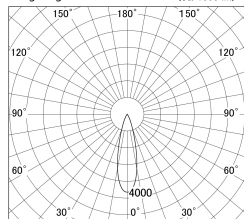

■ Lighting Distribution Curve (cd/1000 lm)