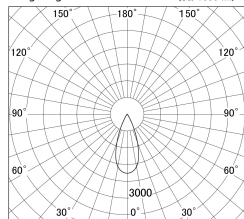

Installation	Recessed mount
Type	AMMA Φ80 series Lens type adjustable Antiglare (DD161-AG)
Fixture wattage	24W
Beam angle	40
Color Temp.	3500K
CRI	Ra>90
Luminous	2207 lm
Body	Die-cast aluminum alloy
Body finish	N/A
Trim finish	White
Reflector finish	White
IP Rate	IP20
Light source	COB module
Input Voltage	AC220~240V
Dimming Type	Non-Dimmable
Certificate	CE,CCC
Cut Hole	80mm

■ Lighting Distribution Curve (cd/1000 lm)