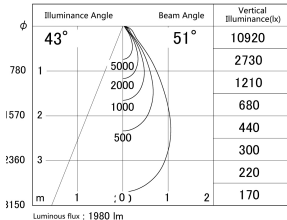

Item no. DD161-2545WW9035-TL

Series Name: AMMA Φ80 series Lens type adjustable Antiglare (DD161-AG)

■ Lighting Distribution Curve (cd/1000 lm)

Installation	Recessed mount
Type	AMMA Φ80 series Lens type adjustable Antiglare (DD161-AG)
Fixture wattage	24W
Beam angle	51
Color Temp.	3500K
CRI	Ra>90
Luminous	1978 lm
Body	Die-cast aluminum alloy
Body finish	N/A
Trim finish	White
Reflector finish	White
IP Rate	IP20
Light source	COB module
Input Voltage	AC220~240V
Dimming Type	Non-Dimmable
Certificate	CE,CCC
Cut Hole	80mm