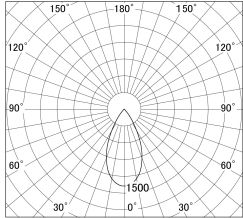

■ Lighting Distribution Curve (cd/1000 lm)