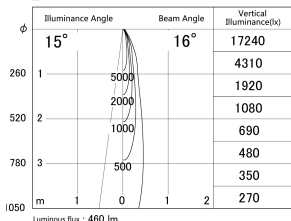

Item no. DD161-0515WW9040-TL

Series Name: AMMA Φ80 series Lens type adjustable Antiglare (DD161-AG)

■ Lighting Distribution Curve (cd/1000 lm)

Installation	Recessed mount
Type	AMMA Φ80 series Lens type adjustable Antiglare (DD161-AG)
Fixture wattage	5W
Beam angle	16
Color Temp.	4000K
CRI	Ra>90
Luminous	459 lm
Body	Die-cast aluminum alloy
Body finish	N/A
Trim finish	White
Reflector finish	White
IP Rate	IP20
Light source	COB module
Input Voltage	AC220~240V
Dimming Type	Non-Dimmable
Certificate	CE,CCC
Cut Hole	80mm