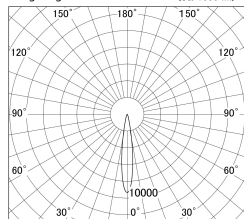

■ Lighting Distribution Curve (cd/1000 lm)