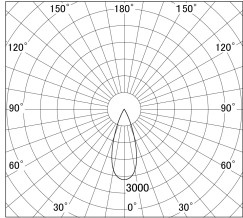

■ Lighting Distribution Curve (cd/1000 lm)