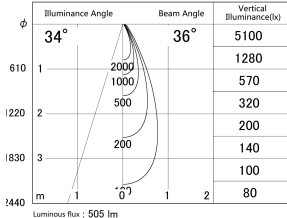

Item no. DD161-0535WW9040-TL

Series Name: AMMA Φ80 series Lens type adjustable Antiglare (DD161-AG)

■ Lighting Distribution Curve (cd/1000 lm)

Installation	Recessed mount
Type	AMMA Φ80 series Lens type adjustable Antiglare (DD161-AG)
Fixture wattage	5W
Beam angle	36
Color Temp.	4000K
CRI	Ra>90
Luminous	504 lm
Body	Die-cast aluminum alloy
Body finish	N/A
Trim finish	White
Reflector finish	White
IP Rate	IP20
Light source	COB module
Input Voltage	AC220~240V
Dimming Type	Non-Dimmable
Certificate	CE,CCC
Cut Hole	80mm