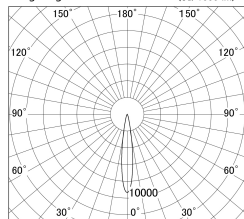

■ Lighting Distribution Curve (cd/1000 lm)