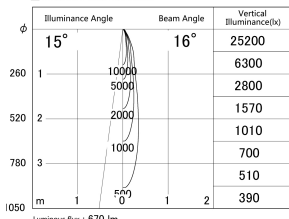

Item no. DD161-0815WW9040-TL

Series Name: AMMA Φ80 series Lens type adjustable Antiglare (DD161-AG)

■ Lighting Distribution Curve (cd/1000 lm)

Installation	Recessed mount
Type	AMMA Φ80 series Lens type adjustable Antiglare (DD161-AG)
Fixture wattage	7.5W
Beam angle	16
Color Temp.	4000K
CRI	Ra>90
Luminous	671 lm
Body	Die-cast aluminum alloy
Body finish	N/A
Trim finish	White
Reflector finish	White
IP Rate	IP20
Light source	COB module
Input Voltage	AC220~240V
Dimming Type	Non-Dimmable
Certificate	CE,CCC
Cut Hole	80mm