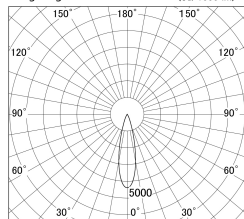

Installation	Recessed mount
Type	AMMA Φ80 series Lens type adjustable Antiglare (DD161-AG)
Fixture wattage	7.5W
Beam angle	25
Color Temp.	4000K
CRI	Ra>90
Luminous	694 lm
Body	Die-cast aluminum alloy
Body finish	N/A
Trim finish	White
Reflector finish	White
IP Rate	IP20
Light source	COB module
Input Voltage	AC220~240V
Dimming Type	Non-Dimmable
Certificate	CE,CCC
Cut Hole	80mm

■ Lighting Distribution Curve (cd/1000 lm)