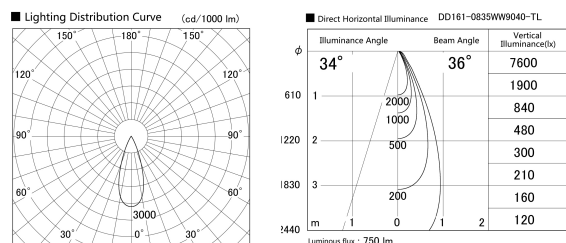

Item no. DD161-0835WW9040-TL

Series Name: AMMA Φ80 series Lens type adjustable Antiglare (DD161-AG)

Installation	Recessed mount
Type	AMMA Φ80 series Lens type adjustable Antiglare (DD161-AG)
Fixture wattage	7.5W
Beam angle	36
Color Temp.	4000K
CRI	Ra>90
Luminous	751 lm
Body	Die-cast aluminum alloy
Body finish	N/A
Trim finish	White
Reflector finish	White
IP Rate	IP20
Light source	COB module
Input Voltage	AC220~240V
Dimming Type	Non-Dimmable
Certificate	CE,CCC
Cut Hole	80mm