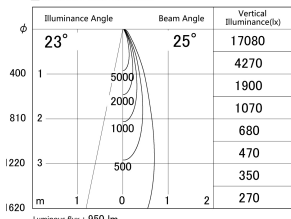

Item no. DD161-1025WW9040-TL

Series Name: AMMA Φ 80 series Lens type adjustable Antiglare (DD161-AG)

■ Lighting Distribution Curve (cd/1000 lm)

Installation	Recessed mount
Type	AMMA Φ80 series Lens type adjustable Antiglare (DD161-AG)
Fixture wattage	10.5W
Beam angle	25
Color Temp.	4000K
CRI	Ra>90
Luminous	951 lm
Body	Die-castaluminumalloy
Body finish	N/A
Trim finish	White
Reflector finish	White
IP Rate	IP20
Light source	COB module
Input Voltage	AC220~240V
Dimming Type	Non-Dimmable
Certificate	CE,CCC
Cut Hole	80mm