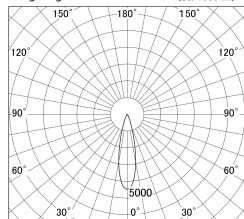

■ Lighting Distribution Curve (cd/1000 lm)