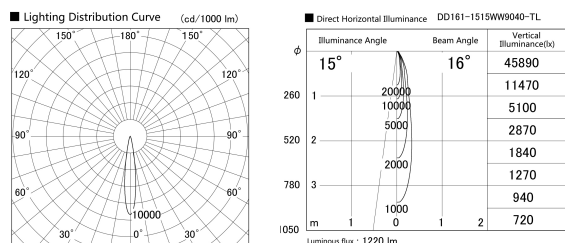

Item no. DD161-1515WW9040-TL

Series Name: AMMA  $\Phi$ 80 series Lens type adjustable Antiglare (DD161-AG)

Installation	Recessed mount
Type	AMMA $\Phi$ 80 series Lens type adjustable Antiglare (DD161-AG)
Fixture wattage	14W
Beam angle	16
Color Temp.	4000K
CRI	Ra>90
Luminous	1222 lm
Body	Die-cast aluminum alloy
Body finish	N/A
Trim finish	White
Reflector finish	White
IP Rate	IP20
Light source	COB module
Input Voltage	AC220~240V
Dimming Type	Non-Dimmable
Certificate	CE,CCC
Cut Hole	80mm