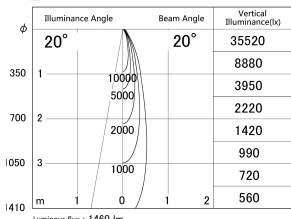

Item no. DD161-1520WW9040-TL

Series Name: AMMA Φ80 series Lens type adjustable Antiglare (DD161-AG)

■ Lighting Distribution Curve (cd/1000 lm)

Installation	Recessed mount
Type	AMMA Φ80 series Lens type adjustable Antiglare (DD161-AG)
Fixture wattage	14W
Beam angle	20
Color Temp.	4000K
CRI	Ra>90
Luminous	1462 lm
Body	Die-castaluminumalloy
Body finish	N/A
Trim finish	White
Reflector finish	White
IP Rate	IP20
Light source	COB module
Input Voltage	AC220~240V
Dimming Type	Non-Dimmable
Certificate	CE,CCC
Cut Hole	80mm