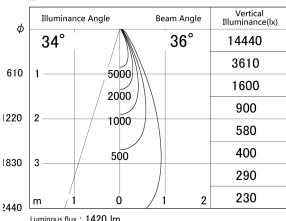

Item no. DD161-1535WW9040-TL

Series Name: AMMA Φ80 series Lens type adjustable Antiglare (DD161-AG)

■ Lighting Distribution Curve (cd/1000 lm)

Installation	Recessed mount
Type	AMMA Φ80 series Lens type adjustable Antiglare (DD161-AG)
Fixture wattage	14W
Beam angle	36
Color Temp.	4000K
CRI	Ra>90
Luminous	1421 lm
Body	Die-cast aluminum alloy
Body finish	N/A
Trim finish	White
Reflector finish	White
IP Rate	IP20
Light source	COB module
Input Voltage	AC220~240V
Dimming Type	Non-Dimmable
Certificate	CE,CCC
Cut Hole	80mm