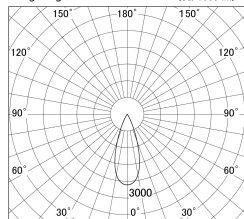

■ Lighting Distribution Curve (cd/1000 lm)