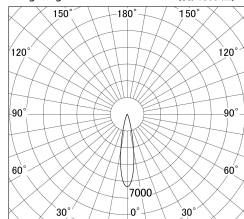

Installation	Recessed mount
Type	AMMA Φ80 series Lens type adjustable Antiglare (DD161-AG)
Fixture wattage	21W
Beam angle	20
Color Temp.	4000K
CRI	Ra>90
Luminous	2041 lm
Body	Die-cast aluminum alloy
Body finish	N/A
Trim finish	White
Reflector finish	White
IP Rate	IP20
Light source	COB module
Input Voltage	AC220~240V
Dimming Type	Non-Dimmable
Certificate	CE,CCC
Cut Hole	80mm

■ Lighting Distribution Curve (cd/1000 lm)