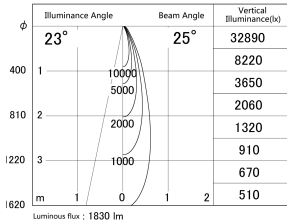

Item no. DD161-2025WW9040-TL

Series Name: AMMA Φ 80 series Lens type adjustable Antiglare (DD161-AG)

■ Lighting Distribution Curve (cd/1000 lm)

Installation	Recessed mount
Type	AMMA Φ80 series Lens type adjustable Antiglare (DD161-AG)
Fixture wattage	21W
Beam angle	25
Color Temp.	4000K
CRI	Ra>90
Luminous	1831 lm
Body	Die-castaluminumalloy
Body finish	N/A
Trim finish	White
Reflector finish	White
IP Rate	IP20
Light source	COB module
Input Voltage	AC220~240V
Dimming Type	Non-Dimmable
Certificate	CE,CCC
Cut Hole	80mm