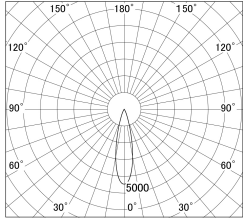

■ Lighting Distribution Curve (cd/1000 lm)