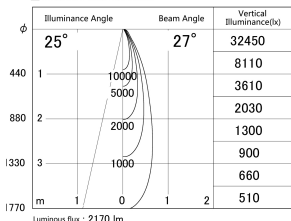

Item no. DD161-2525WW9040-TL

Series Name: AMMA Φ 80 series Lens type adjustable Antiglare (DD161-AG)

■ Lighting Distribution Curve (cd/1000 lm)

Installation	Recessed mount
Type	AMMA Φ80 series Lens type adjustable Antiglare (DD161-AG)
Fixture wattage	24W
Beam angle	27
Color Temp.	4000K
CRI	Ra>90
Luminous	2172 lm
Body	Die-cast aluminum alloy
Body finish	N/A
Trim finish	White
Reflector finish	White
IP Rate	IP20
Light source	COB module
Input Voltage	AC220~240V
Dimming Type	Non-Dimmable
Certificate	CE,CCC
Cut Hole	80mm