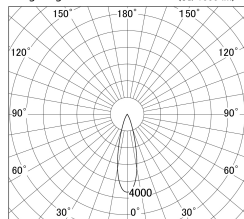

■ Lighting Distribution Curve (cd/1000 lm)