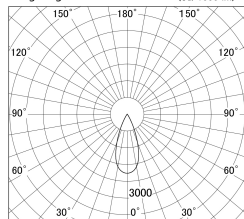

■ Lighting Distribution Curve (cd/1000 lm)