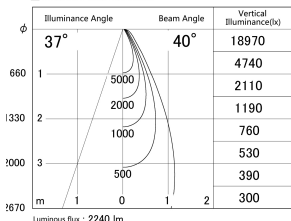

Item no. DD161-2540WW9040-TL

Series Name: AMMA Φ 80 series Lens type adjustable Antiglare (DD161-AG)

■ Lighting Distribution Curve (cd/1000 lm)

Installation	Recessed mount
Type	AMMA Φ80 series Lens type adjustable Antiglare (DD161-AG)
Fixture wattage	24W
Beam angle	40
Color Temp.	4000K
CRI	Ra>90
Luminous	2238 lm
Body	Die-cast aluminum alloy
Body finish	N/A
Trim finish	White
Reflector finish	White
IP Rate	IP20
Light source	COB module
Input Voltage	AC220~240V
Dimming Type	Non-Dimmable
Certificate	CE,CCC
Cut Hole	80mm