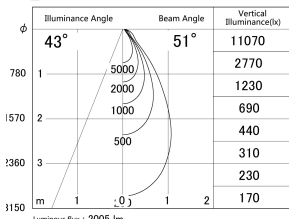

Item no. DD161-2545WW9040-TL

Series Name: AMMA Φ80 series Lens type adjustable Antiglare (DD161-AG)

■ Lighting Distribution Curve (cd/1000 lm)

Installation	Recessed mount
Type	AMMA Φ80 series Lens type adjustable Antiglare (DD161-AG)
Fixture wattage	24W
Beam angle	51
Color Temp.	4000K
CRI	Ra>90
Luminous	2006 lm
Body	Die-cast aluminum alloy
Body finish	N/A
Trim finish	White
Reflector finish	White
IP Rate	IP20
Light source	COB module
Input Voltage	AC220~240V
Dimming Type	Non-Dimmable
Certificate	CE,CCC
Cut Hole	80mm