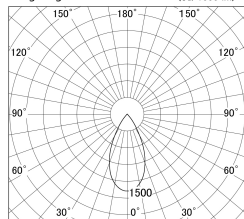

■ Lighting Distribution Curve (cd/1000 lm)