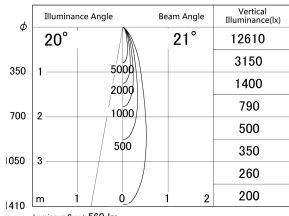

Item no. DD161-0520MW9027-FX

Series Name: AMMA Φ80 series Lens type Fixed Antiglare (DD161-AG-FX)

■ Lighting Distribution Curve (cd/1000 lm)

Installation	Recessed mount
Type	AMMA Φ80 series Lens type Fixed Antiglare (DD161-AG-FX)
Fixture wattage	5W
Beam angle	21
Color Temp.	2700K
CRI	Ra>90
Luminous	560 lm
Body	Die-cast aluminum alloy
Body finish	N/A
Trim finish	White
Reflector finish	Mirror
IP Rate	IP20
Light source	COB module
Input Voltage	AC220~240V
Dimming Type	Non-Dimmable
Certificate	CE,CCC
Cut Hole	80mm