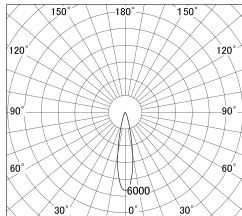

■ Lighting Distribution Curve (cd/1000 lm)