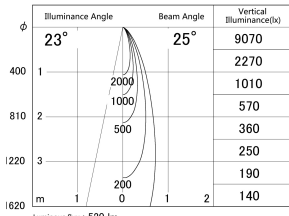

Luminous flux : 520 lm