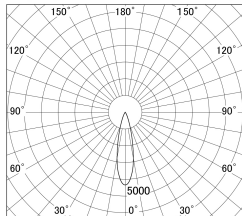

■ Lighting Distribution Curve (cd/1000 lm)

Luminous flux : 520 lm