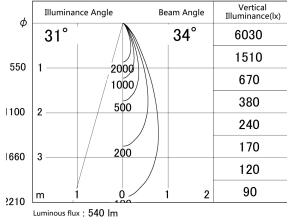

Item no. DD161-0535MW9027-FX

Series Name: AMMA Φ80 series Lens type
Fixed Antiglare (DD161-AG-FX)

■ Lighting Distribution Curve (cd/1000 lm)

Installation	Recessed mount
Type	AMMA Φ80 series Lens type Fixed Antiglare (DD161-AG-FX)
Fixture wattage	5W
Beam angle	34
Color Temp.	2700K
CRI	Ra>90
Luminous	541 lm
Body	Die-cast aluminum alloy
Body finish	N/A
Trim finish	White
Reflector finish	Mirror
IP Rate	IP20
Light source	COB module
Input Voltage	AC220~240V
Dimming Type	Non-Dimmable
Certificate	CE,CCC
Cut Hole	80mm