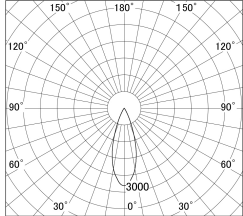

■ Lighting Distribution Curve (cd/1000 lm)