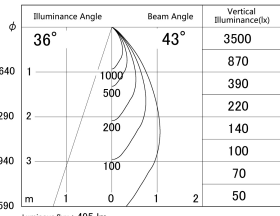

Item no. DD161-0545MW9027-FX

Series Name: AMMA Φ 80 series Lens type
Fixed Antiglare (DD161-AG-FX)

■ Lighting Distribution Curve (cd/1000 lm)

Installation	Recessed mount
Type	AMMA Φ80 series Lens type Fixed Antiglare (DD161-AG-FX)
Fixture wattage	5W
Beam angle	43
Color Temp.	2700K
CRI	Ra>90
Luminous	497 lm
Body	Die-cast aluminum alloy
Body finish	N/A
Trim finish	White
Reflector finish	Mirror
IP Rate	IP20
Light source	COB module
Input Voltage	AC220~240V
Dimming Type	Non-Dimmable
Certificate	CE,CCC
Cut Hole	80mm