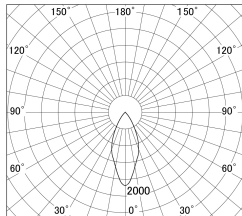

■ Lighting Distribution Curve (cd/1000 lm)