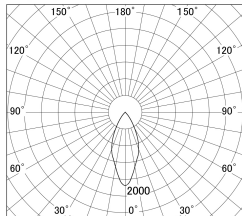

■ Lighting Distribution Curve (cd/1000 lm)