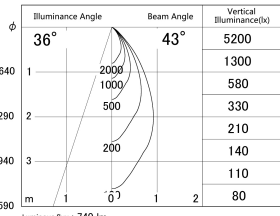

Item no. DD161-0845MW9027-FX

Series Name: AMMA Φ80 series Lens type Fixed Antiglare (DD161-AG-FX)

■ Lighting Distribution Curve (cd/1000 lm)

Luminous flux : 740 lm

Installation	Recessed mount
Type	AMMA Φ80 series Lens type Fixed Antiglare (DD161-AG-FX)
Fixture wattage	7.5W
Beam angle	43
Color Temp.	2700K
CRI	Ra>90
Luminous	740 lm
Body	Die-cast aluminum alloy
Body finish	N/A
Trim finish	White
Reflector finish	Mirror
IP Rate	IP20
Light source	COB module
Input Voltage	AC220~240V
Dimming Type	Non-Dimmable
Certificate	CE,CCC
Cut Hole	80mm