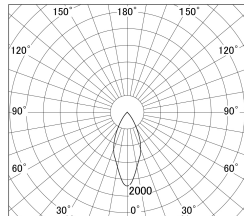

■ Lighting Distribution Curve (cd/1000 lm)