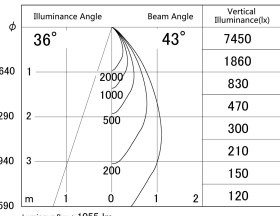

Item no. DD161-1045MW9027-FX

Series Name: AMMA Φ80 series Lens type Fixed Antiglare (DD161-AG-FX)

■ Lighting Distribution Curve (cd/1000 lm)

Installation	Recessed mount
Type	AMMA Φ80 series Lens type Fixed Antiglare (DD161-AG-FX)
Fixture wattage	10.5W
Beam angle	43
Color Temp.	2700K
CRI	Ra>90
Luminous	1053 lm
Body	Die-cast aluminum alloy
Body finish	N/A
Trim finish	White
Reflector finish	Mirror
IP Rate	IP20
Light source	COB module
Input Voltage	AC220~240V
Dimming Type	Non-Dimmable
Certificate	CE,CCC
Cut Hole	80mm