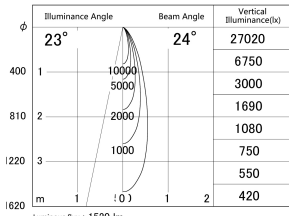

Item no. DD161-1525MW9027-FX

Series Name: AMMA Φ80 series Lens type
Fixed Antiglare (DD161-AG-FX)

■ Lighting Distribution Curve (cd/1000 lm)

Installation	Recessed mount
Type	AMMA Φ80 series Lens type Fixed Antiglare (DD161-AG-FX)
Fixture wattage	14W
Beam angle	24
Color Temp.	2700K
CRI	Ra>90
Luminous	1521 lm
Body	Die-cast aluminum alloy
Body finish	N/A
Trim finish	White
Reflector finish	Mirror
IP Rate	IP20
Light source	COB module
Input Voltage	AC220~240V
Dimming Type	Non-Dimmable
Certificate	CE,CCC
Cut Hole	80mm