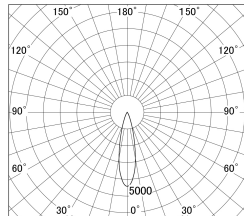

■ Lighting Distribution Curve (cd/1000 lm)