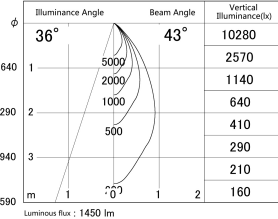

Item no. DD161-1545MW9027-FX

Series Name: AMMA Φ80 series Lens type
Fixed Antiglare (DD161-AG-FX)

■ Lighting Distribution Curve (cd/1000 lm)

Installation	Recessed mount
Type	AMMA Φ80 series Lens type Fixed Antiglare (DD161-AG-FX)
Fixture wattage	14W
Beam angle	43
Color Temp.	2700K
CRI	Ra>90
Luminous	1452 lm
Body	Die-cast aluminum alloy
Body finish	N/A
Trim finish	White
Reflector finish	Mirror
IP Rate	IP20
Light source	COB module
Input Voltage	AC220~240V
Dimming Type	Non-Dimmable
Certificate	CE,CCC
Cut Hole	80mm