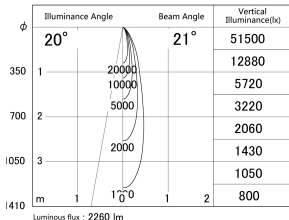

Item no. DD161-2020MW9027-FX

Series Name: AMMA Φ80 series Lens type Fixed Antiglare (DD161-AG-FX)

■ Lighting Distribution Curve (cd/1000 lm)

Installation	Recessed mount
Type	AMMA Φ80 series Lens type Fixed Antiglare (DD161-AG-FX)
Fixture wattage	21W
Beam angle	21
Color Temp.	2700K
CRI	Ra>90
Luminous	2262 lm
Body	Die-cast aluminum alloy
Body finish	N/A
Trim finish	White
Reflector finish	Mirror
IP Rate	IP20
Light source	COB module
Input Voltage	AC220~240V
Dimming Type	Non-Dimmable
Certificate	CE,CCC
Cut Hole	80mm