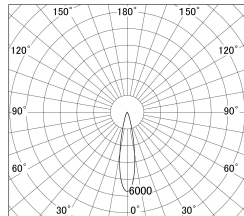

■ Lighting Distribution Curve (cd/1000 lm)