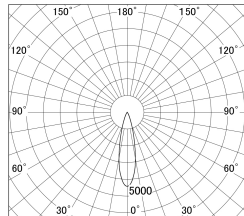

■ Lighting Distribution Curve (cd/1000 lm)