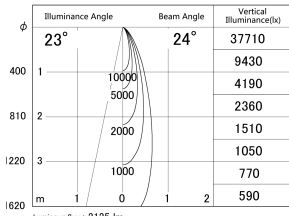

Item no. DD161-2025MW9027-FX

Series Name: AMMA Φ80 series Lens type Fixed Antiglare (DD161-AG-FX)

■ Lighting Distribution Curve (cd/1000 lm)

Installation	Recessed mount
Type	AMMA Φ80 series Lens type Fixed Antiglare (DD161-AG-FX)
Fixture wattage	21W
Beam angle	24
Color Temp.	2700K
CRI	Ra>90
Luminous	2123 lm
Body	Die-cast aluminum alloy
Body finish	N/A
Trim finish	White
Reflector finish	Mirror
IP Rate	IP20
Light source	COB module
Input Voltage	AC220~240V
Dimming Type	Non-Dimmable
Certificate	CE,CCC
Cut Hole	80mm