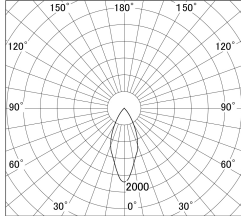

■ Lighting Distribution Curve (cd/1000 lm)