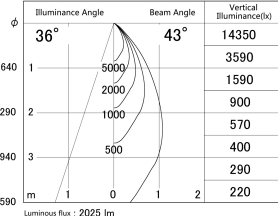

Item no. DD161-2045MW9027-FX

Series Name: AMMA Φ80 series Lens type
Fixed Antiglare (DD161-AG-FX)

■ Lighting Distribution Curve (cd/1000 lm)

Installation	Recessed mount
Type	AMMA Φ80 series Lens type Fixed Antiglare (DD161-AG-FX)
Fixture wattage	21W
Beam angle	43
Color Temp.	2700K
CRI	Ra>90
Luminous	2027 lm
Body	Die-cast aluminum alloy
Body finish	N/A
Trim finish	White
Reflector finish	Mirror
IP Rate	IP20
Light source	COB module
Input Voltage	AC220~240V
Dimming Type	Non-Dimmable
Certificate	CE,CCC
Cut Hole	80mm