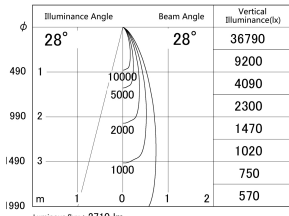

Item no. DD161-2525MW9027-FX

Series Name: AMMA Φ80 series Lens type Fixed Antiglare (DD161-AG-FX)

■ Lighting Distribution Curve (cd/1000 lm)

Installation	Recessed mount
Type	AMMA Φ80 series Lens type Fixed Antiglare (DD161-AG-FX)
Fixture wattage	24W
Beam angle	28
Color Temp.	2700K
CRI	Ra>90
Luminous	2710 lm
Body	Die-cast aluminum alloy
Body finish	N/A
Trim finish	White
Reflector finish	Mirror
IP Rate	IP20
Light source	COB module
Input Voltage	AC220~240V
Dimming Type	Non-Dimmable
Certificate	CE,CCC
Cut Hole	80mm