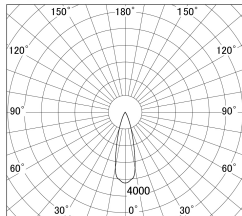

■ Lighting Distribution Curve (cd/1000 lm)