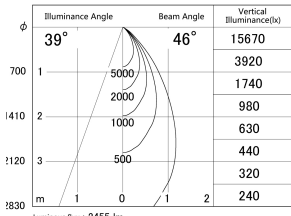

Item no. DD161-2545MW9027-FX

Series Name: AMMA Φ80 series Lens type Fixed Antiglare (DD161-AG-FX)

■ Lighting Distribution Curve (cd/1000 lm)

Installation	Recessed mount
Type	AMMA Φ80 series Lens type Fixed Antiglare (DD161-AG-FX)
Fixture wattage	24W
Beam angle	46
Color Temp.	2700K
CRI	Ra>90
Luminous	2456 lm
Body	Die-cast aluminum alloy
Body finish	N/A
Trim finish	White
Reflector finish	Mirror
IP Rate	IP20
Light source	COB module
Input Voltage	AC220~240V
Dimming Type	Non-Dimmable
Certificate	CE,CCC
Cut Hole	80mm