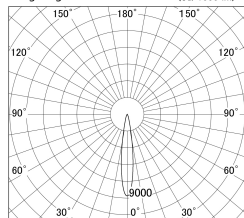

■ Lighting Distribution Curve (cd/1000 lm)