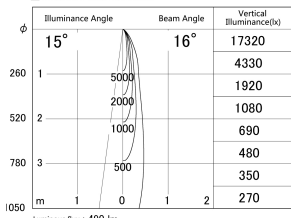

Item no. DD161-0515MW9030-FX

Series Name: AMMA Φ 80 series Lens type Fixed Antiglare (DD161-AG-FX)

■ Lighting Distribution Curve (cd/1000 lm)

Installation	Recessed mount
Type	AMMA Φ80 series Lens type Fixed Antiglare (DD161-AG-FX)
Fixture wattage	5W
Beam angle	16
Color Temp.	3000K
CRI	Ra>90
Luminous	491 lm
Body	Die-cast aluminum alloy
Body finish	N/A
Trim finish	White
Reflector finish	Mirror
IP Rate	IP20
Light source	COB module
Input Voltage	AC220~240V
Dimming Type	Non-Dimmable
Certificate	CE,CCC
Cut Hole	80mm