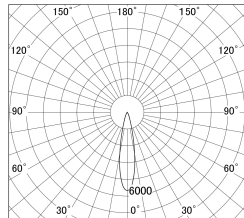

■ Lighting Distribution Curve (cd/1000 lm)