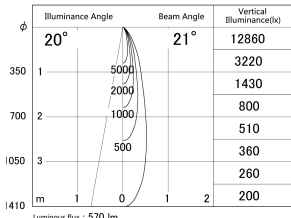

Item no. DD161-0520MW9030-FX

Series Name: AMMA Φ80 series Lens type Fixed Antiglare (DD161-AG-FX)

■ Lighting Distribution Curve (cd/1000 lm)

Installation	Recessed mount
Type	AMMA Φ80 series Lens type Fixed Antiglare (DD161-AG-FX)
Fixture wattage	5W
Beam angle	21
Color Temp.	3000K
CRI	Ra>90
Luminous	571 lm
Body	Die-cast aluminum alloy
Body finish	N/A
Trim finish	White
Reflector finish	Mirror
IP Rate	IP20
Light source	COB module
Input Voltage	AC220~240V
Dimming Type	Non-Dimmable
Certificate	CE,CCC
Cut Hole	80mm