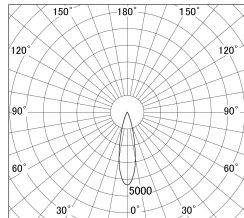

■ Lighting Distribution Curve (cd/1000 lm)