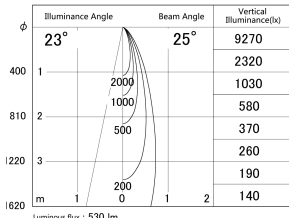

Item no. DD161-0525MW9030-FX

Series Name: AMMA Φ80 series Lens type
Fixed Antiglare (DD161-AG-FX)

■ Lighting Distribution Curve (cd/1000 lm)

Installation	Recessed mount
Type	AMMA Φ80 series Lens type Fixed Antiglare (DD161-AG-FX)
Fixture wattage	5W
Beam angle	25
Color Temp.	3000K
CRI	Ra>90
Luminous	531 lm
Body	Die-cast aluminum alloy
Body finish	N/A
Trim finish	White
Reflector finish	Mirror
IP Rate	IP20
Light source	COB module
Input Voltage	AC220~240V
Dimming Type	Non-Dimmable
Certificate	CE,CCC
Cut Hole	80mm