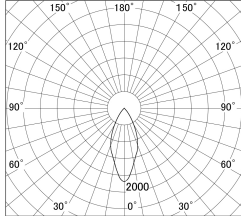

■ Lighting Distribution Curve (cd/1000 lm)