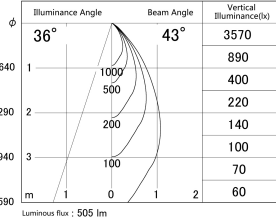

Item no. DD161-0545MW9030-FX

Series Name: AMMA Φ80 series Lens type Fixed Antiglare (DD161-AG-FX)

■ Lighting Distribution Curve (cd/1000 lm)

Installation	Recessed mount
Type	AMMA Φ80 series Lens type Fixed Antiglare (DD161-AG-FX)
Fixture wattage	5W
Beam angle	43
Color Temp.	3000K
CRI	Ra>90
Luminous	507 lm
Body	Die-cast aluminum alloy
Body finish	N/A
Trim finish	White
Reflector finish	Mirror
IP Rate	IP20
Light source	COB module
Input Voltage	AC220~240V
Dimming Type	Non-Dimmable
Certificate	CE,CCC
Cut Hole	80mm