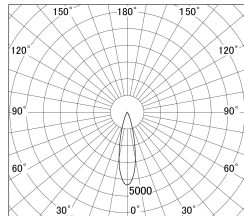

■ Lighting Distribution Curve (cd/1000 lm)