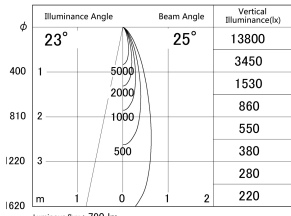

Item no. DD161-0825MW9030-FX

Series Name: AMMA Φ80 series Lens type Fixed Antiglare (DD161-AG-FX)

■ Lighting Distribution Curve (cd/1000 lm)

Installation	Recessed mount
Type	AMMA Φ80 series Lens type Fixed Antiglare (DD161-AG-FX)
Fixture wattage	7.5W
Beam angle	25
Color Temp.	3000K
CRI	Ra>90
Luminous	791 lm
Body	Die-cast aluminum alloy
Body finish	N/A
Trim finish	White
Reflector finish	Mirror
IP Rate	IP20
Light source	COB module
Input Voltage	AC220~240V
Dimming Type	Non-Dimmable
Certificate	CE,CCC
Cut Hole	80mm